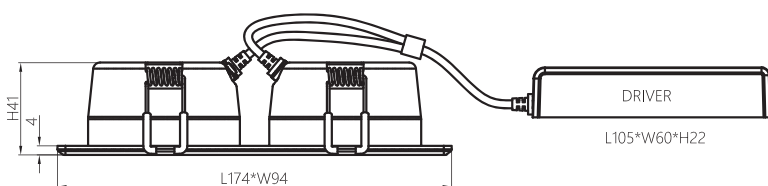

Dimension Drawing

Watt	Voltage	Flux*	CCT	CRI*	BA	CBCP	SDCM	Finishing
13.5W	220-240Vac	1050lm	2700K	Ra97	25D	3000cd	3 steps	White
13.5W	220-240Vac	1050lm	2700K	Ra97	38D	2000cd	3 steps	White
13.5W	220-240Vac	1050lm	2700K	Ra97	60D	1000cd	3 steps	White
13.5W	220-240Vac	1100lm	3000K	Ra97	25D	3000cd	3 steps	White
13.5W	220-240Vac	1100lm	3000K	Ra97	38D	2000cd	3 steps	White
13.5W	220-240Vac	1100lm	3000K	Ra97	60D	1000cd	3 steps	White
13.5W	220-240Vac	1050lm	2700K	Ra97	25D	3000cd	3 steps	Brushed
13.5W	220-240Vac	1050lm	2700K	Ra97	38D	2000cd	3 steps	Brushed
13.5W	220-240Vac	1050lm	2700K	Ra97	60D	1000cd	3 steps	Brushed
13.5W	220-240Vac	1100lm	3000K	Ra97	25D	3000cd	3 steps	Brushed
13.5W	220-240Vac	1100lm	3000K	Ra97	38D	2000cd	3 steps	Brushed
13.5W	220-240Vac	1100lm	3000K	Ra97	60D	1000cd	3 steps	Brushed

* Flux: light output value was measured after 30 mins operation under Ta:25° C, input voltage 230Vac

* CRI: a max tolerance ±2 on CRI is acceptable in any condition