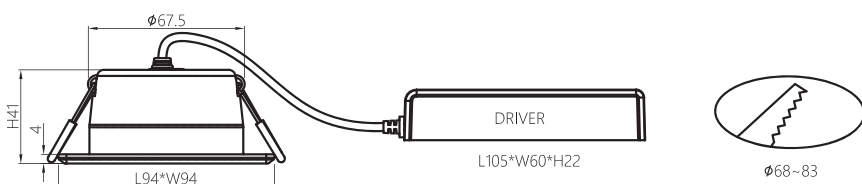

Dimension Drawing

Watt	Voltage	Flux*	CCT	CRI*	BA	CBCP	SDCM	Finishing
7.5W	220-240Vac	530lm	2700K	Ra97	25D	1500cd	3 steps	White
7.5W	220-240Vac	530lm	2700K	Ra97	38D	1000cd	3 steps	White
7.5W	220-240Vac	530lm	2700K	Ra97	60D	550cd	3 steps	White
7.5W	220-240Vac	550lm	3000K	Ra97	25D	1600cd	3 steps	White
7.5W	220-240Vac	550lm	3000K	Ra97	38D	1050cd	3 steps	White
7.5W	220-240Vac	550lm	3000K	Ra97	60D	580cd	3 steps	White
7.5W	220-240Vac	530lm	2700K	Ra97	25D	1500cd	3 steps	Brushed
7.5W	220-240Vac	530lm	2700K	Ra97	38D	1000cd	3 steps	Brushed
7.5W	220-240Vac	530lm	2700K	Ra97	60D	550cd	3 steps	Brushed
7.5W	220-240Vac	550lm	3000K	Ra97	25D	1600cd	3 steps	Brushed
7.5W	220-240Vac	550lm	3000K	Ra97	38D	1050cd	3 steps	Brushed
7.5W	220-240Vac	550lm	3000K	Ra97	60D	580cd	3 steps	Brushed

* Flux: light output value was measured after 30 mins operation under Ta:25° C, input voltage 230Vac

* CRI: a max tolerance ±2 on CRI is acceptable in any condition