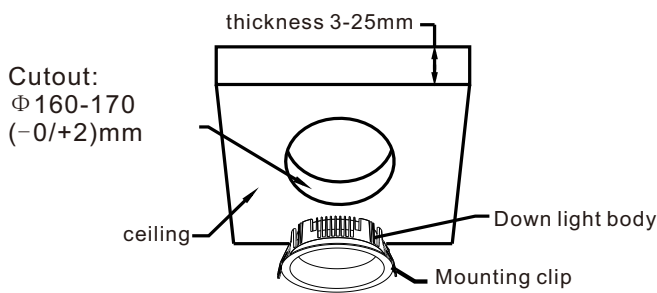

A

LED

RoHS

IP20

230V

CRI>80

JUPITER 6'

LED Downlight 220-240Vac 50/60Hz
IP20 CRI>80 SDCM<3 UGR19