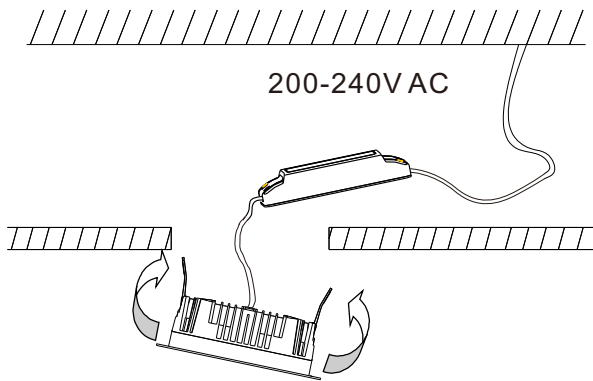

A

LED

RoHS

IP20

230V

CRI>80

JUPITER 6'

LED Downlight 220-240Vac 50/60Hz
IP20 CRI>80 SDCM<3 UGR19

1

2

3

4

5

DK: Må kun installeres af autoriseret elinstallatør
EN: Only to be installed by an authorized electrician.