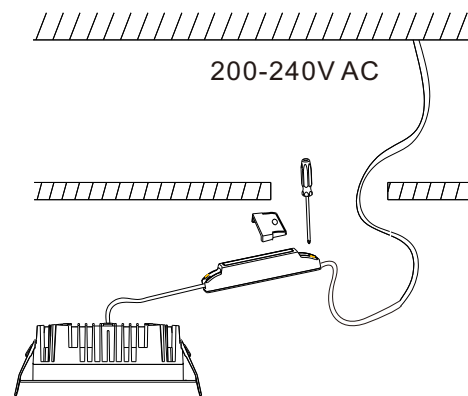

A

LED

RoHS

IP20

230V

CRI>80

JUPITER 6'

LED Downlight 220-240Vac 50/60Hz
IP20 CRI>80 SDCM<3 UGR19

1

2

3

4

5

DK: Må kun installeres af autoriseret elinstallatør
EN: Only to be installed by an authorized electrician.