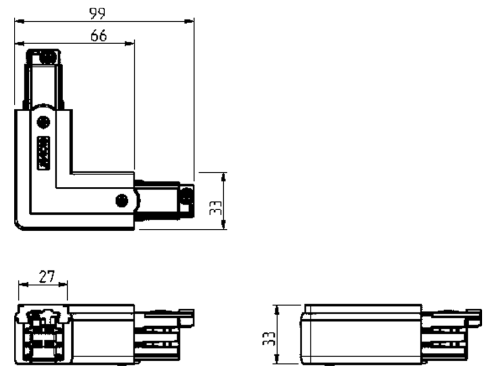

## Global Pro L-feed L90° (inside) 3-circuit WH

### SPECIFICATIONS

Product:	L-Feed Inside
Dimmable:	No
Color:	White
Length:	100mm
Height:	33mm
Width:	100mm
Weight:	0,1kg