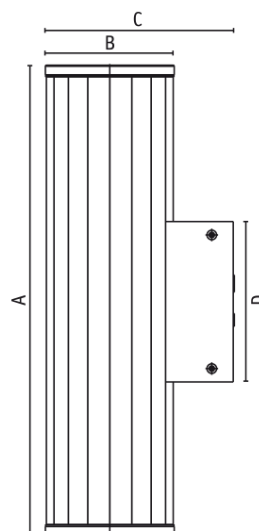

## CORINTHIA – Ø 120 – 2 lights

datasheet

CODE 1231  
NO.

**GM** GM = Metallized grey  
**GR** GR = Graphite

**3K** – 3000K / **4K** – 4000K

A H 441 mm  
B Ø 120 mm  
C 175 mm

LAMP	LED
NOMINAL LUMEN	5980
REAL LUMEN OUTPUT	4000
WATTAGE	2x 18W
VOLTAGE	220-240V 50/60Hz
IP	IP 65
IK	IK10 (20 joules)
CLASS	Classe II
CERTIFICATION	<b>CE</b>
CONFORMITY	EN 60598-1 +2-1

Extruded and die-cast aluminium housing  
Milled and tempered glass in line with the frame  
Hexagonal screws recessed in the frame  
Rear cable entry  
Adjustable light source  $\pm 10^\circ$  / CRI 80  
Driver inside / 500 mA  
Dimmable on request  
Beam angles:  $18^\circ$  (standard) /  $50^\circ$  (option) /  $90^\circ$  (option)  
Life: L80B20 60.000 hours with max decay of 20%  
Other color temperature on request