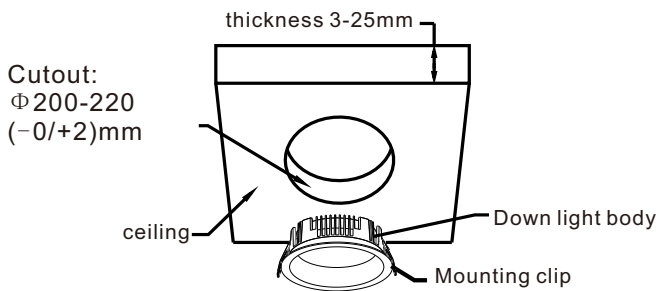

A

LED

JUPITER 8'

LED Downlight 220-240Vac 50/60Hz
IP20 CRI>80 SDCM<3 UGR19

1

2

3

4