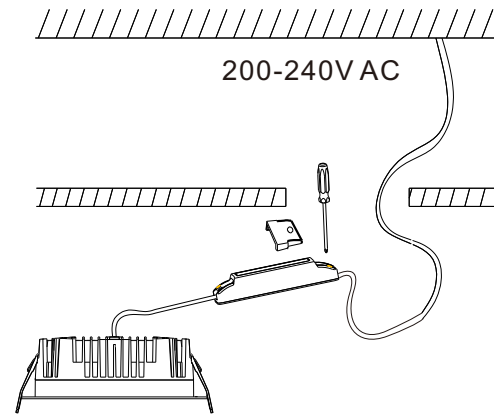

A

LED

JUPITER 8'

LED Downlight 220-240Vac 50/60Hz
IP20 CRI>80 SDCM<3 UGR19

1

2

3

4

5

DK: Må kun installeres af autoriseret elinstallatør
EN: Only to be installed by an authorized electrician.