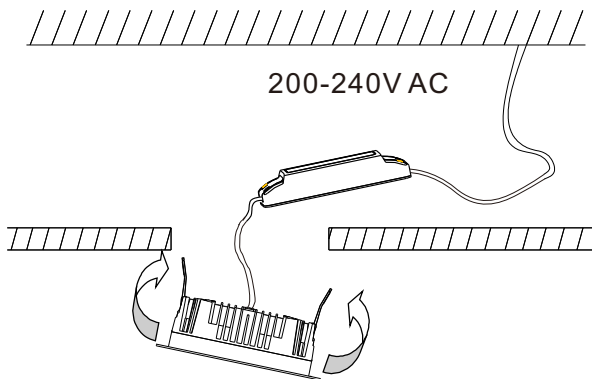

A

LED

JUPITER 8'

LED Downlight 220-240Vac 50/60Hz
IP20 CRI>80 SDCM<3 UGR19

1

2

3

4

5

DK: Må kun installeres af autoriseret elinstallatør
EN: Only to be installed by an authorized electrician.