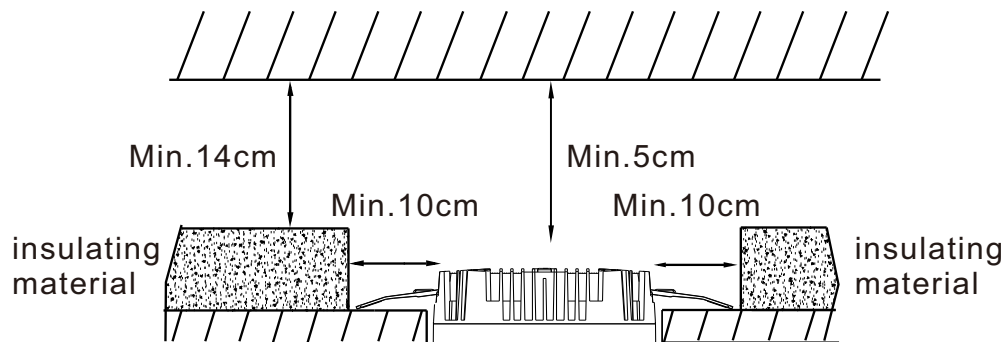

A

LED

JUPITER 8'

LED Downlight 220-240Vac 50/60Hz
IP20 CRI>80 SDCM<3 UGR19

1

2

3

4